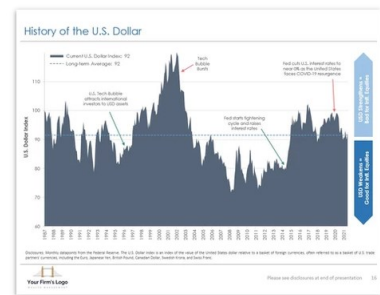

Prebuilt Client Presentations
Financial Planning →
Equity Markets →
Credit Markets →
Global Economics →

Overview

Our team creates the content. You customize the insights with your brand. Your clients receive value-add insights from your firm. Upgrade your communications strategy to save time, increase client engagement, and grow your practice. See how prebuilt market insights make it seamless to communicate with current clients and convert a higher percentage of prospective clients. See the [FAQs](#) and the [Overview Deck](#) to learn more.

✓ Simple Pricing of $250/quarter

Quarter to quarter subscription and you can cancel at any time. We are proud to say MarketDesk White Label Insights have a 97% renewal rate. Enter **"SAVE30"** for 30% of your 1st quarter.

✓ Save Time & Grow Your Firm

Save +10 hours each quarter drafting and creating the content and refocus that time on growth. We deliver the insights to you 95% complete. All you need to do is add your firm's touch and feel.

✓ Stand Out & Convert More Prospects

Differentiate yourself from other local advisors and stay top of mind with prospective clients by providing value-add insights on a regular basis.

✓ Build Stronger Client Relationships

Increase client engagement by providing timely market insights. Use the chart packs to effortlessly explain investing and financial planning concepts.